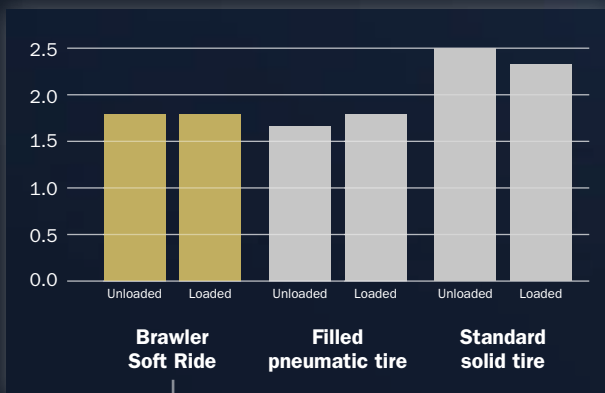

Brawler HPS Soft Ride offers both the toughness of a traditional solid tire and the ride comfort of a filled pneumatic tire.

**MAXIMUM  
VALUE**

**MAXIMUM  
UPTIME**

**INCREASED  
SAFETY**

**REDUCED  
IMPACT**

## Vibration & Comfort – Index

*Lower is better*

**-30%  
vibration**

## Deflection – Static Test

*Deformation (mm) under variable load*

**+40%  
deflection**

Tested to ISO 5008