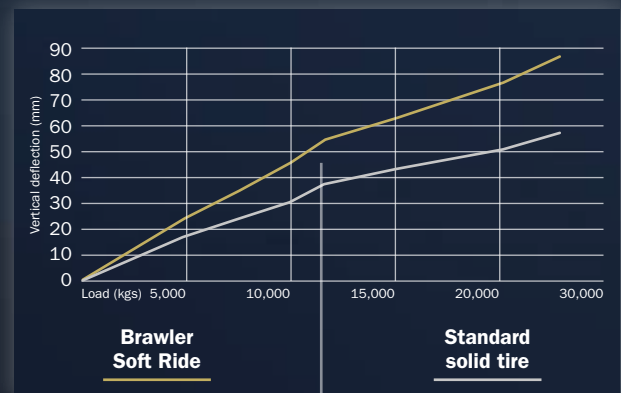

Brawler HPS Soft Ride offers both the toughness of a traditional solid tire and the ride comfort of a filled pneumatic tire.

**MAXIMUM  
VALUE**

**MAXIMUM  
UPTIME**

**INCREASED  
SAFETY**

**REDUCED  
IMPACT**

## Vibration & Comfort – Index

*Lower is better*

**-30%  
vibration**

## Deflection – Static Test

*Deformation (mm) under variable load*

**+40%  
deflection**

Tested to ISO 5008

# Brawler HPS Soft Ride

**SOFT  
RIDE**

**ANTI VIBRATION  
CONSTRUCTION**  
Enhanced driver comfort

**CUT RESISTANT  
COMPOUND**  
Damage protection

**ELLIPTICAL  
APERTURES**  
Increased deflection

**ULTRA DEEP  
TREAD**  
Extended service life