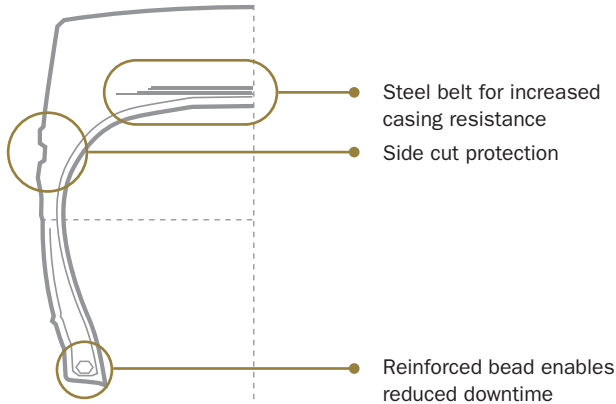

EMR 1051 Earthmover Radial Tires

PREMIUM RADIAL PNEUMATIC

The Trelleborg EMR range is designed to enhance productivity in critical construction applications, delivering both enhanced damage protection and durability. The multi-surface tread design delivers control and perfect grip when it's needed the most, whether on sand, rock, gravel or soil.

The strong radial casing and state of the art compound assure long life, while providing equal load distribution for a comfortable ride, maintaining low fuel consumption.

Designed for loaders, the EMR 1051 range is the best solution for intensive loading applications in industries such as open pits, quarries, infrastructure development and site preparation.

Main benefits

- Optimal traction
- Excellent tire life due to deep tread
- Cut resistant compound
- Sidewall rubber ring guard protection
- Robust casing to support eventual retreading*

Application

Tire features

*Casing should be checked by a professional technician before retreading is permitted

EMR 1051

PREMIUM RADIAL PNEUMATIC

New sidewall protection

Superior tire technology for severe applications.

TECHNICAL DATA – LOADER SERVICE