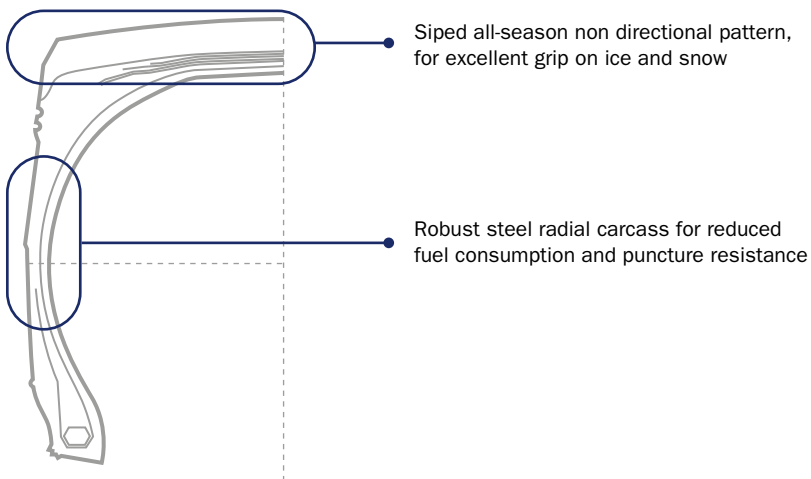

EMR 1025

PREMIUM RADIAL PNEUMATIC

LOADER SERVICE

Tire Size	Tread Pattern TRA	Rim Size (Permitted)	Tread Depth [mm]	Service Description LI/SS Loader	Tire Load Capacity (kg) 10 (km/h)	Tire Pressure (bar)
17.5 R 25	L2	14.00/1.5-25 (14.00/1.5x25 DC, 14.00/1.3x25 DC)	28	* 176 A2	7,100	4.50
20.5 R 25	L2	17.00/2.0-25 (17.00/1.7-25)	31	* 186 A2	9,500	4.50
23.5 R 25	L2	19.50/2.5-25	34	* 195 A2	12,150	4.50

*/** - Index of tire strength

GRADER SERVICE

Tire Size	Tread Pattern TRA	Rim Size (Permitted)	Tread Depth [mm]	Service Description LI/SS Grader	Tire Load Capacity (kg) 40 (km/h)	Tire Pressure (bar)
14.00 R 24	G2	8.00TG-24 (SDC) 10.00VA-24 (SDC)	24	* 153 A8	3,650	3.75
17.5 R 25	G2	14.00/1.5-25 (14.00/1.5x25 DC, 14.00/1.3x25 DC)	28	* 153 A8	3,650	3.00
20.5 R 25	G2	17.00/2.0-25 (17.00/1.7-25)	31	* 161 A8	4,625	3.00
23.5 R 25	G2	19.50/2.5-25	34	* 170 A8	6,000	3.00

*/** - Index of tire strength

NEW SIDEWALL PROTECTION

Follow us

Yokohama TWS S.p.A.
Via Nazionale Tiburtina, 143 - 00019 Villa Adriana - Tivoli (RM), Italy
Phone: +39 0774 3841 – info.tws@yokohama-tws.com
www.trelleborg-tires.com